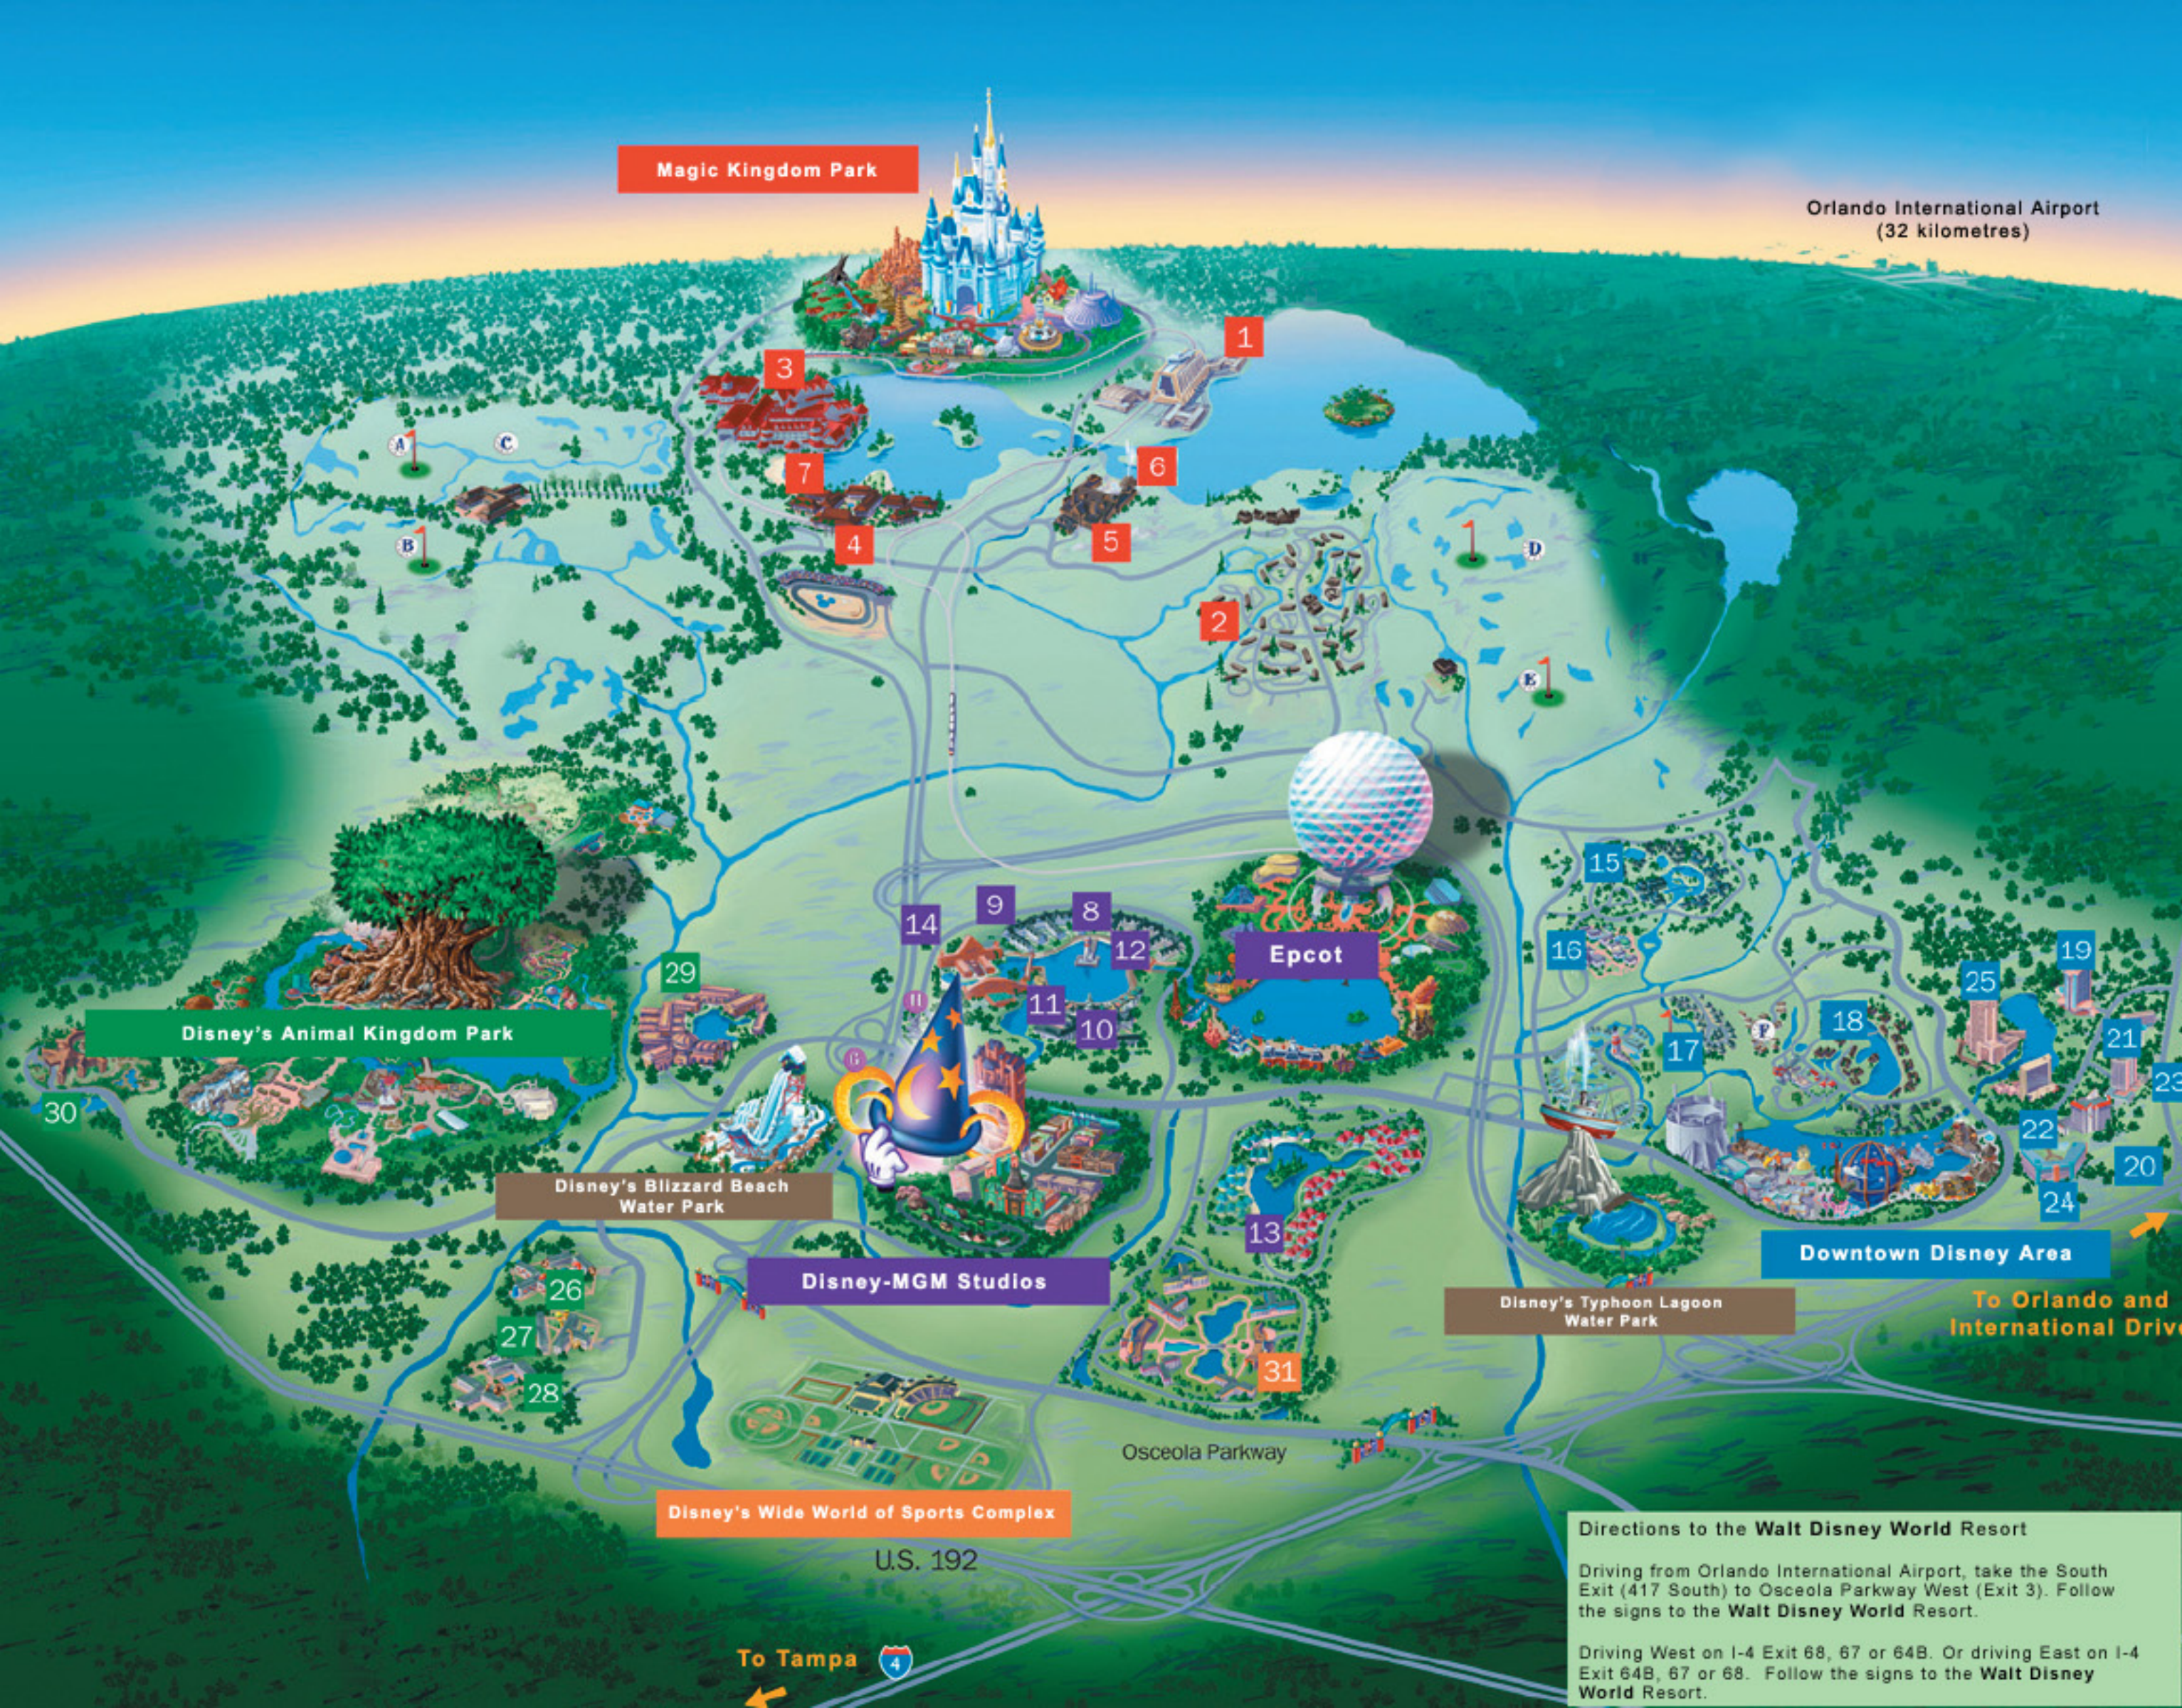

Epcot Resort Area

- 8 Disney's Beach Club Resort
- 9 Disney's Yacht Club Resort
- 10 Disney's Boardwalk Inn
- 11 Disney's Boardwalk Villas
- 12 Disney's Beach Club Villas
- 13 Disney's Caribbean Beach Resort
- 14 Walt Disney World Swan and Dolphin Hotel

Downtown Disney Resort Area

- 15 Disney's Port Orleans Resort - Riverside
- 16 Disney's Port Orleans Resort - French Quarter
- 17 Disney's Old Key West Resort
- 18 Disney's Saratoga Springs Resort & Spa (Spring 2004)
- 19 Best Western Lake Buena Vista Resort
- 20 Courtyard by Marriott
- 21 DoubleTree Guest Suites Resort
- 22 Grosvenor Resort
- 23 Hotel Royal Plaza
- 24 The Hilton Resort
- 25 Wyndham Palace Resort & Spa

Animal Kingdom Resort Area

- 26 Disney's All-Star Sports Resort
- 27 Disney's All-Star Music Resort
- 28 Disney's All-Star Movies Resort
- 29 Disney's Coronado Springs Resort
- 30 Disney's Animal Kingdom Lodge

Disney's Wide World of Sports Resort Area

- 31 Disney's Pop Century Resort

Golf Courses

- A Disney's Magnolia Golf Course
- B Disney's Palm Golf Course
- C Disney's Oak Trail Golf Course
- D Disney's Osprey Ridge Golf Course
- E Disney's Eagle Pines Golf Course
- F Disney's Lake Buena Vista Golf Course

Miniature Golf Courses

- G Disney's Winter Summerland Miniature Golf Course
- H Disney's Fantasia Gardens Miniature Golf Course

Orlando International Airport
(32 kilometres)

Directions to the Walt Disney World Resort

Driving from Orlando International Airport, take the South Exit (417 South) to Osceola Parkway West (Exit 3). Follow the signs to the Walt Disney World Resort.

Driving West on I-4 Exit 68, 67 or 64B. Or driving East on I-4 Exit 64B, 67 or 68. Follow the signs to the Walt Disney World Resort.

Magic Kingdom Park

Epcot

Downtown Disney Area

Disney-MGM Studios

Disney's Animal Kingdom Park

Disney's Blizzard Beach Water Park

Disney's Typhoon Lagoon Water Park

Disney's Wide World of Sports Complex

To Tampa

To Orlando and International Drive

U.S. 192

Osceola Parkway